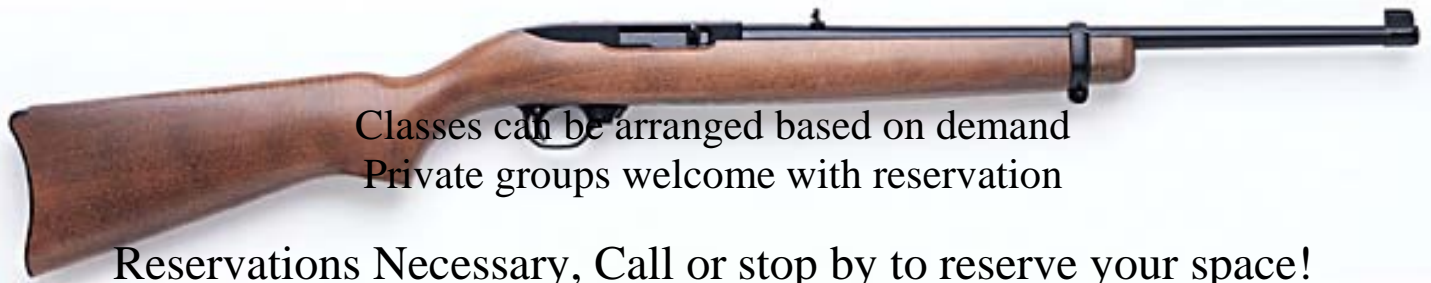

## Ladies Only Classes Intro to Rifle

27692 Camino Capistrano  
Laguna Niguel, CA 92677-1126  
(949) 348-0352

Call for Schedule of Classes  
Morning and Evenings

Classes can be arranged based on demand  
Private groups welcome with reservation